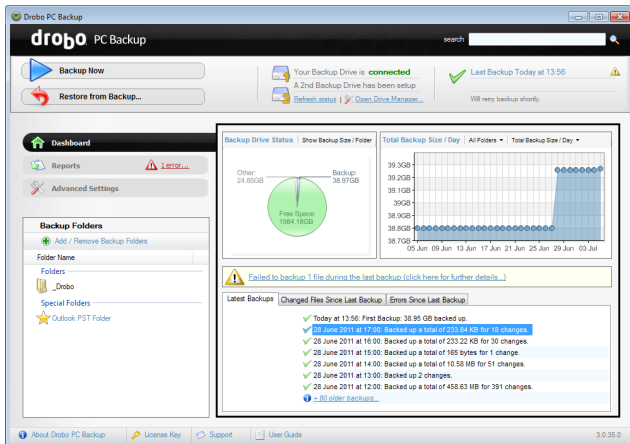

Main window