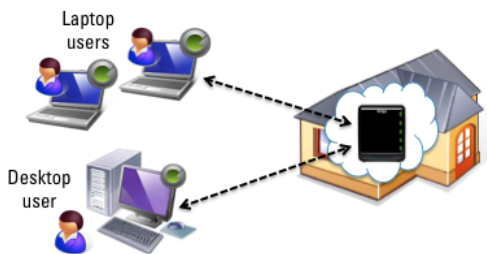

Making Backup Easy

If you have just one computer that you need to back up, you can connect your Drobo or Drobo S directly to the computer using a USB, FireWire, or eSATA cable (see Figure 1). Drobo PC Backup ensures that all of your valuable data is automatically backed up to your Drobo.

Figure 1. Direct-attached Drobo

Figure 2. Networked Drobo in Small Office/Small Home

If you have a Drobo FS or a Drobo B800fs connected to your network, you can back up your computer to an available network share.

A networked Drobo allows you to back up multiple computers to their own shares on the Drobo as shown below in a home office or small office (see Figure 2) or small business (see Figure 3).

Fully Automated to Ensure You're Always Protected

Drobo PC Backup lets you automatically keep a secondary backup to protect against theft, fire, flood, or other natural disaster. You can easily choose to back up to one Drobo and simultaneously back up to a second Drobo or other external drive.