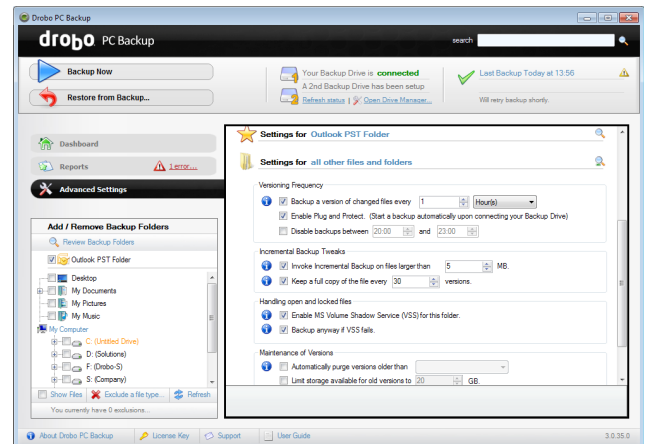

Back up open files or files in use: Integrates with Microsoft Volume Shadow Copy Service (VSS) technology to back up files currently open or in use

Plug & Protect: Detects and automatically backs up changes to files when you connect your computer to your Drobo

Back up to any Drobo: Works seamlessly with both direct-attached and networked Drobo arrays

Main window

Preconfigured reports

Restore

Advanced settings

Specifications

Drobo Support	Drobo, Drobo S, Drobo FS, Drobo model B800fs
Licensing	<ul style="list-style-type: none"> • Drobo comes with 1 license • Drobo S comes with 1 license • Drobo FS comes with 3 licenses • Drobo B800fs comes with 10 licenses • Additional licenses are available for purchase in single-license, 5-pack, 10-pack, and 25-pack configurations
Supported Operating Systems	<ul style="list-style-type: none"> • Windows 7, 32 and 64 bit (All Editions) • Windows Vista, 32 and 64 bit (All Editions) • Windows XP SP3, 32 bit
Minimum System Requirements	<ul style="list-style-type: none"> • 256 MB RAM • Intel or AMD processor 1 GHz or faster • 128 MB free hard disk space