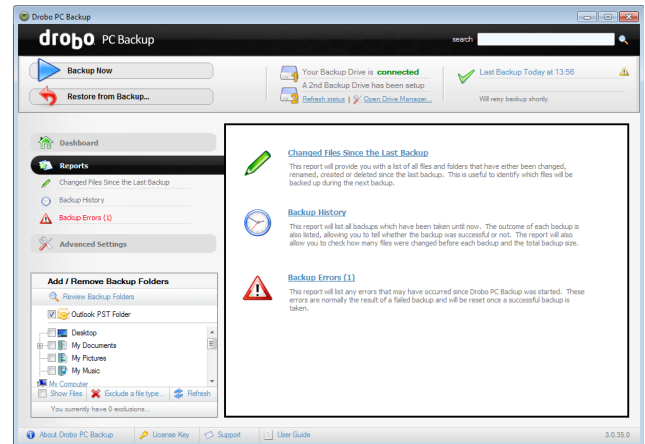

Preconfigured reports