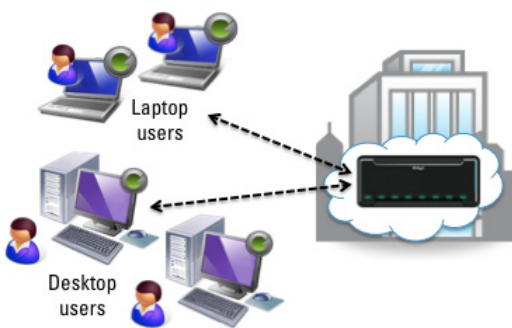

A networked Drobo allows you to back up multiple computers to their own shares on the Drobo as shown below in a home office or small office (see Figure 2) or small business (see Figure 3).

Fully Automated to Ensure You're Always Protected

Drobo PC Backup lets you automatically keep a secondary backup to protect against theft, fire, flood, or other natural disaster. You can easily choose to back up to one Drobo and simultaneously back up to a second Drobo or other external drive.

Figure 3. Networked Drobo in Small Business

Features

Go back in time: Travel back in time to find and recover changes made to files

Incremental: Backs up only the actual changes made to a file saving space on your Drobo

Back up open files or files in use: Integrates with Microsoft Volume Shadow Copy Service (VSS) technology to back up files currently open or in use

Plug & Protect: Detects and automatically backs up changes to files when you connect your computer to your Drobo