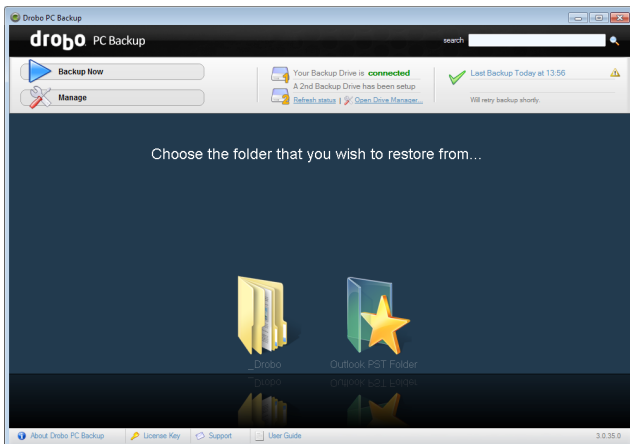

Restore

Specifications

Drobo Support	Drobo, Drobo S, Drobo FS, Drobo model B800fs
Licensing	• Drobo comes with 1 license • Drobo S comes with 1 license • Drobo FS comes with 3 licenses • Drobo B800fs comes with 10 licenses • Additional licenses are available for purchase in single-license, 5-pack, 10-pack, and 25-pack configurations
Supported Operating Systems	• Windows 7, 32 and 64 bit (All Editions) • Windows Vista, 32 and 64 bit (All Editions) • Windows XP SP3, 32 bit
Minimum System Requirements	• 256 MB RAM • Intel or AMD processor 1 GHz or faster • 128 MB free hard disk space

Who Is Eligible for a Free Copy?

Drobo PC Backup is included for free of charge with every Drobo, Drobo S, Drobo FS, and Drobo model B800fs starting July 6, 2011.

- Any Drobo customer who purchased one of the above products on or after July 6, 2011 is eligible to receive Drobo PC Backup at no charge.
- If you purchased an eligible Drobo product on or after July 6, 2011 but did not receive the Drobo PC Backup CD, simply **register** your Drobo to receive a free copy.
- Purchase additional Drobo PC Backup licenses at **DroboStore**.

For more about Drobo, visit:

<http://www.drobo.com/products/drobo.php>

drobo

1705 Wyatt Drive, Santa Clara, CA 95054 • www.drobo.com • 1.866.97.DROBO

Copyright 2011 Drobo. Data Robotics, DroboPro, Drobo, DroboStore, BeyondRAID, and Smart Volumes are trademarks of Drobo, which may be registered in some jurisdictions. All other trademarks used are owned by their respective owners. All rights reserved. Specifications subject to change without notice.

DS-0038-01 • July 2011